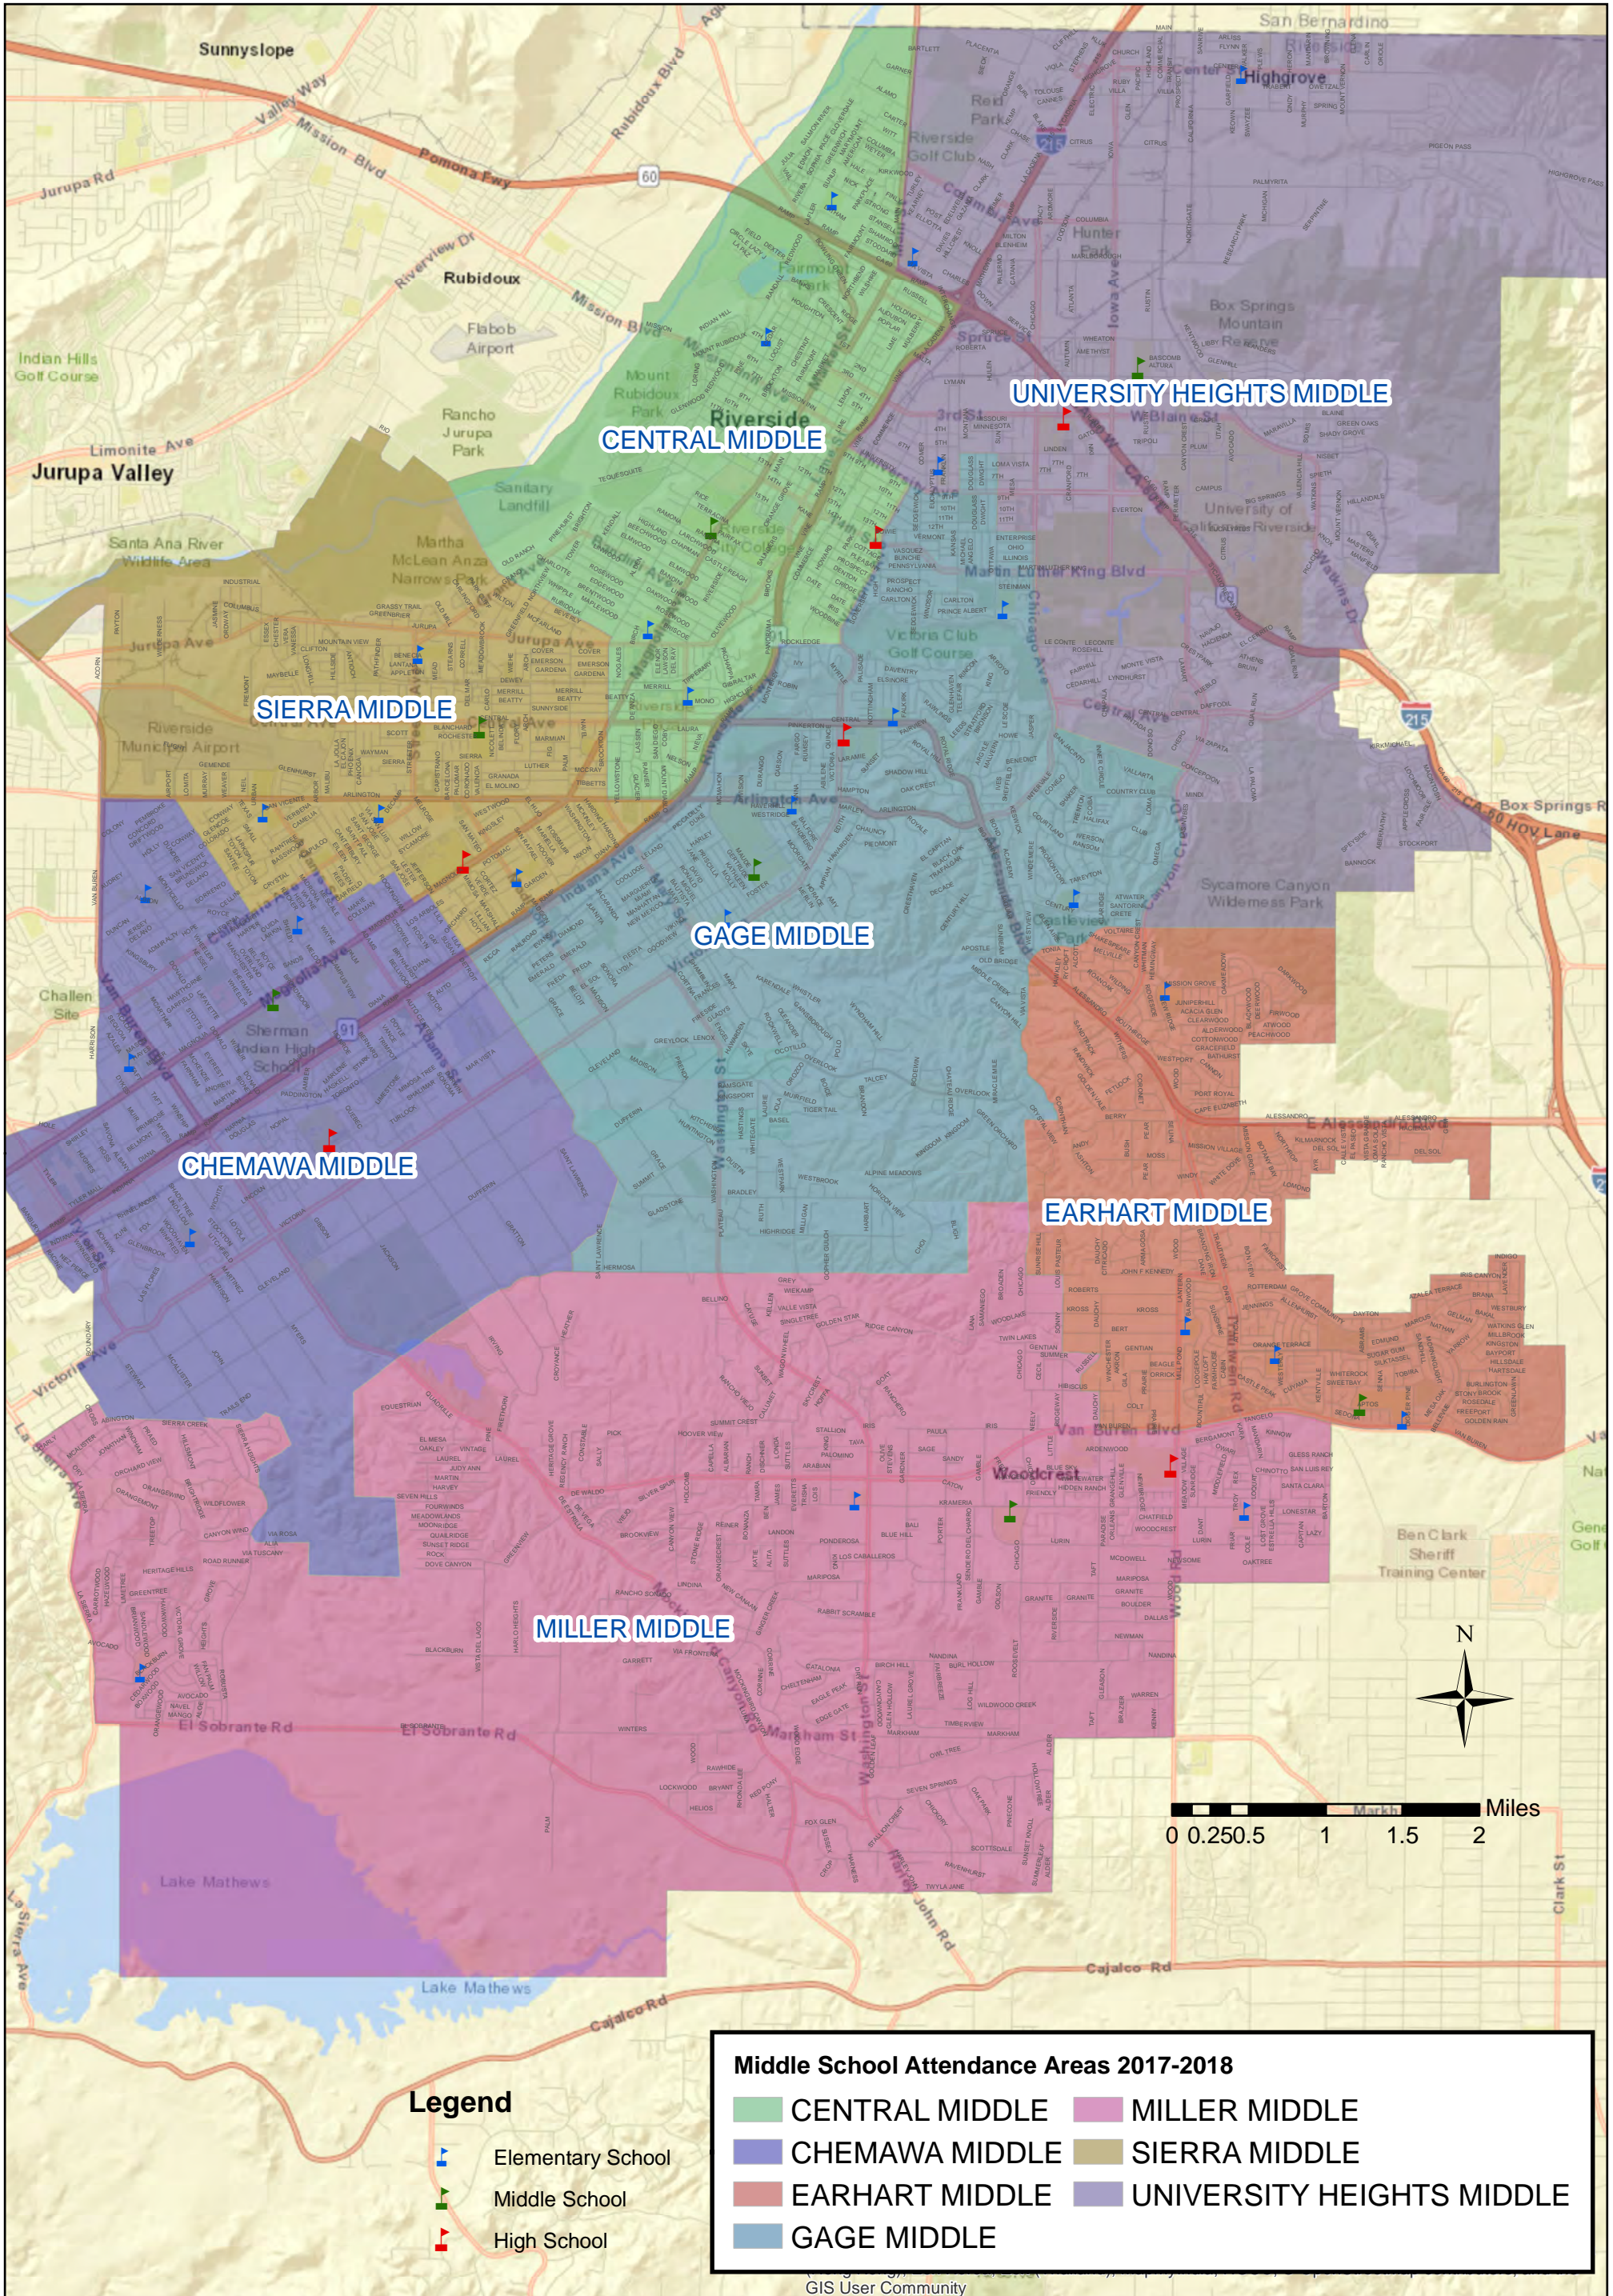

Riverside Unified School District Attendance Boundary Map Middle Schools 2017-2018

Middle School Attendance Areas 2017-2018

 CENTRAL MIDDLE	 MILLER MIDDLE
 CHEMAWA MIDDLE	 SIERRA MIDDLE
 EARHART MIDDLE	 UNIVERSITY HEIGHTS MIDDLE
 GAGE MIDDLE	

- Legend**
- Elementary School
 - Middle School
 - High School